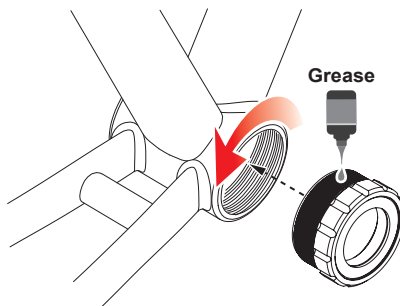

T47 Road TO PRAXIS M30 THREADED BB System

TRiPEAK Product NO.
EMA-T476828-PW★

Bearing Options

- ★ SB (Steel Bearing) / ★ CB (Ceramic Bearing)
- Bearing Size : 30 X 42 X 7mm (6806-2RS)

Replacement Bearing set

TRiPEAK item NO. SB : EMA-HP6806-2RS / CB : EMA-JC6806-2RS

Step 1 THREADED (TWIST-LOCK)

DRIVE SIDE Cup set lock to 30Nm

Step 2 THREADED (TWIST-LOCK)

Non-DRIVE SIDE Cup set lock to 30Nm

⚠ NOTICE

- To install TRIPEAK Bottom Bracket, we strongly recommend that you have a trained bicycle mechanic at your local bike shop.
- Do not alter this product in any way as it can cause unseen damage. Any modifications to this product will void the warranty.
- Make sure with the crankset are firmly attached to the bottom bracket. Improperly attached cranks can become detached from the BB set.
- When cleaning the bottom bracket set, only use mild soap and water. Never spray with high-pressure water. It will cause BB cup internal water ingress and influencing the bearing rolling lifetime.
- If you have any questions or concerns about this product Please feel free to contact us. E-mail: info@tripeakbearing.com

Installed-Width