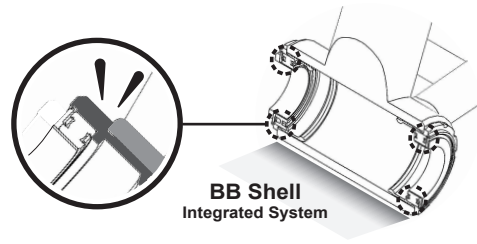

T47 Road TO PRAXIS M30 THREADED BB System

TRiPEAK Product NO.
EMA-T476828-PW★

Bearing Options

- ★ SB (Steel Bearing) / ★ CB (Ceramic Bearing)
- Bearing Size : 30 X 42 X 7mm (6806-2RS)

Replacement Bearing set

TRiPEAK item NO. SB : EMA-HP6806-2RS / CB : EMA-JC6806-2RS

Step 1 THREADED (TWIST-LOCK)

DRIVE SIDE Cup set lock to 30Nm

Step 2 THREADED (TWIST-LOCK)

Non-DRIVE SIDE Cup set lock to 30Nm

⚠ NOTICE

- To install TRIPEAK Bottom Bracket, we strongly recommend that you have a trained bicycle mechanic at your local bike shop.
- Do not alter this product in any way as it can cause unseen damage. Any modifications to this product will void the warranty.
- Make sure with the crankset are firmly attached to the bottom bracket. Improperly attached cranks can become detached from the BB set.
- When cleaning the bottom bracket set, only use mild soap and water. Never spray with high-pressure water. It will cause BB cup internal water ingress and influencing the bearing rolling lifetime.
- If you have any questions or concerns about this product Please feel free to contact us. E-mail: info@tripeakbearing.com

Installed-Width