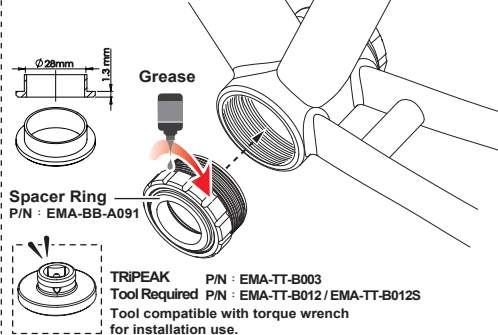

T47 Road TO PRAXIS M30 THREADED BB System

TRiPEAK Product NO.
EMA-T476828-PW★

Bearing Options

- ★ SB (Steel Bearing) / ★ CB (Ceramic Bearing)
- Bearing Size : 30 X 42 X 7mm (6806-2RS)

Replacement Bearing set

TRiPEAK item NO. SB : EMA-HP6806-2RS / CB : EMA-JC6806-2RS

Step 1 THREADED (TWIST-LOCK)

DRIVE SIDE Cup set lock to 30Nm

Step 2 THREADED (TWIST-LOCK)

Non-DRIVE SIDE Cup set lock to 30Nm

⚠ NOTICE

- To install TRIPEAK Bottom Bracket, we strongly recommend that you have a trained bicycle mechanic at your local bike shop.
- Do not alter this product in any way as it can cause unseen damage. Any modifications to this product will void the warranty.
- Make sure with the crankset are firmly attached to the bottom bracket. Improperly attached cranks can become detached from the BB set.
- When cleaning the bottom bracket set, only use mild soap and water. Never spray with high-pressure water. It will cause BB cup internal water ingress and influencing the bearing rolling lifetime.
- If you have any questions or concerns about this product Please feel free to contact us. E-mail: info@tripeakbearing.com

Installed-Width