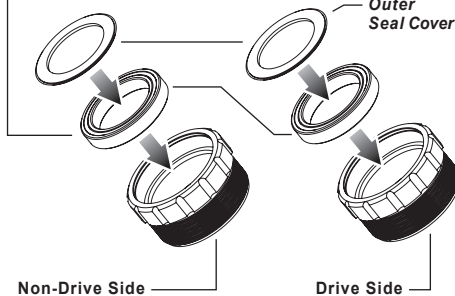

T47 Road TO PRAXIS M30 THREADED BB System

TRiPEAK Product NO.
EMA-T476828-PW★

Bearing Options

- ★ SB (Steel Bearing) / ★ CB (Ceramic Bearing)
- Bearing Size : 30 X 42 X 7mm (6806-2RS)

Replacement Bearing set

TRiPEAK item NO. SB : EMA-HP6806-2RS / CB : EMA-JC6806-2RS

Step 1 THREADED (TWIST-LOCK)

DRIVE SIDE Cup set lock to 30Nm

Step 2 THREADED (TWIST-LOCK)

Non-DRIVE SIDE Cup set lock to 30Nm

⚠ NOTICE

- To install TRIPEAK Bottom Bracket, we strongly recommend that you have a trained bicycle mechanic at your local bike shop.
- Do not alter this product in any way as it can cause unseen damage. Any modifications to this product will void the warranty.
- Make sure with the crankset are firmly attached to the bottom bracket. Improperly attached cranks can become detached from the BB set.
- When cleaning the bottom bracket set, only use mild soap and water. Never spray with high-pressure water. It will cause BB cup internal water ingress and influencing the bearing rolling lifetime.
- If you have any questions or concerns about this product Please feel free to contact us. E-mail: info@tripeakbearing.com

Installed-Width